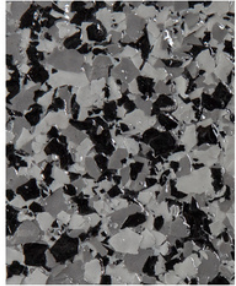

BODEN COLLECTION

EVEREST