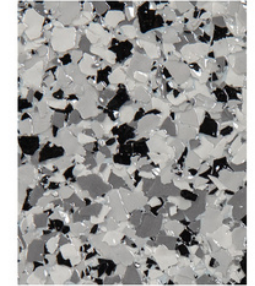

Deep Brown

Coffee

Flash Red

Deep Red

Nacarat

DECORATIVE COLORED FLAKES

Color Chart

Flakes

STANDARD COLLECTION

SHADOW

NIGHTFALL

MAEDER GRAVEL

SHORELINE

OUTBACK

GUNFLINT TRAIL

BEAN

YOSEMITE

YUKON

BOLSA

BRYCE

CAMBRIA

CANYON

FOLSOM

GRAVIOTA