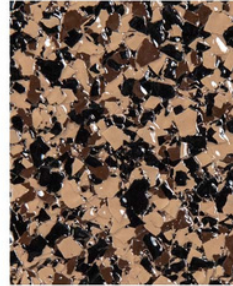

BODEN COLLECTION

SEQUOIA